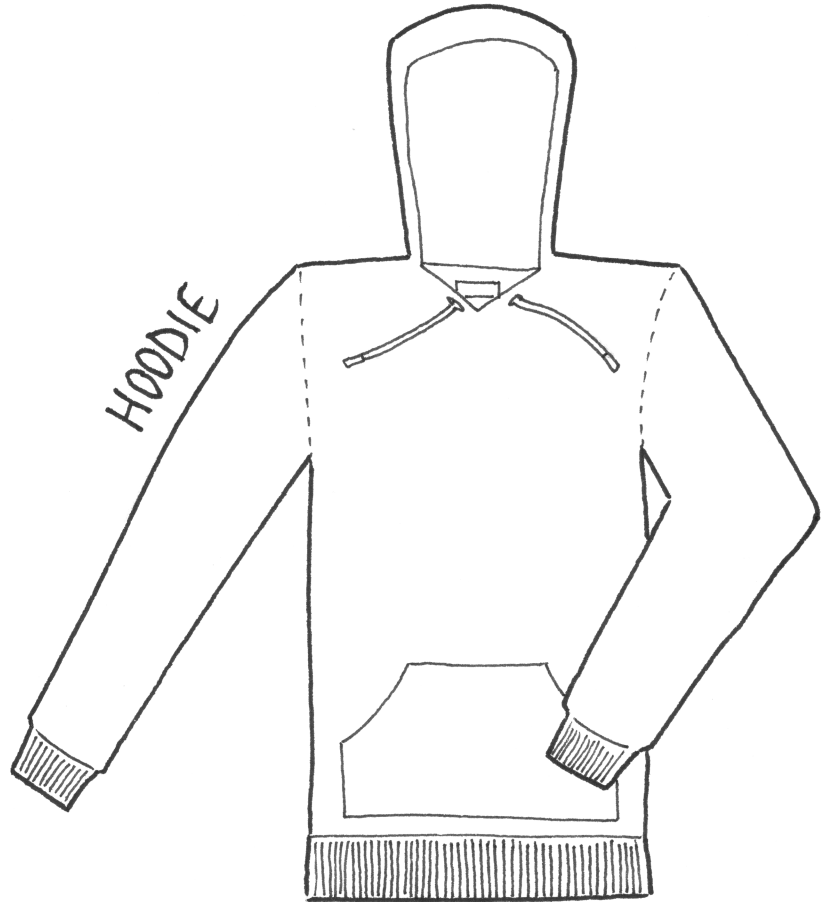

MERCH DESIGN
TEMPLATE

T-SHIRT

TOTE BAG

PHONE CASE

HOODIE