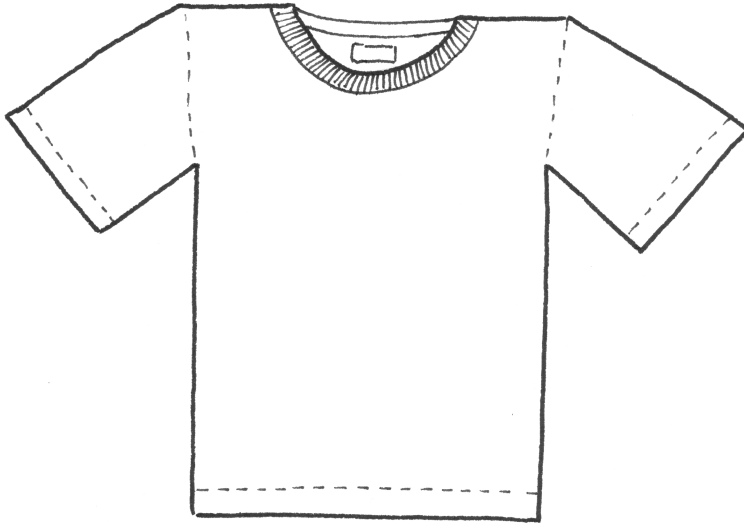

MERCH DESIGN
TEMPLATE

T-SHIRT

TOTE BAG

PHONE CASE

HOODIE